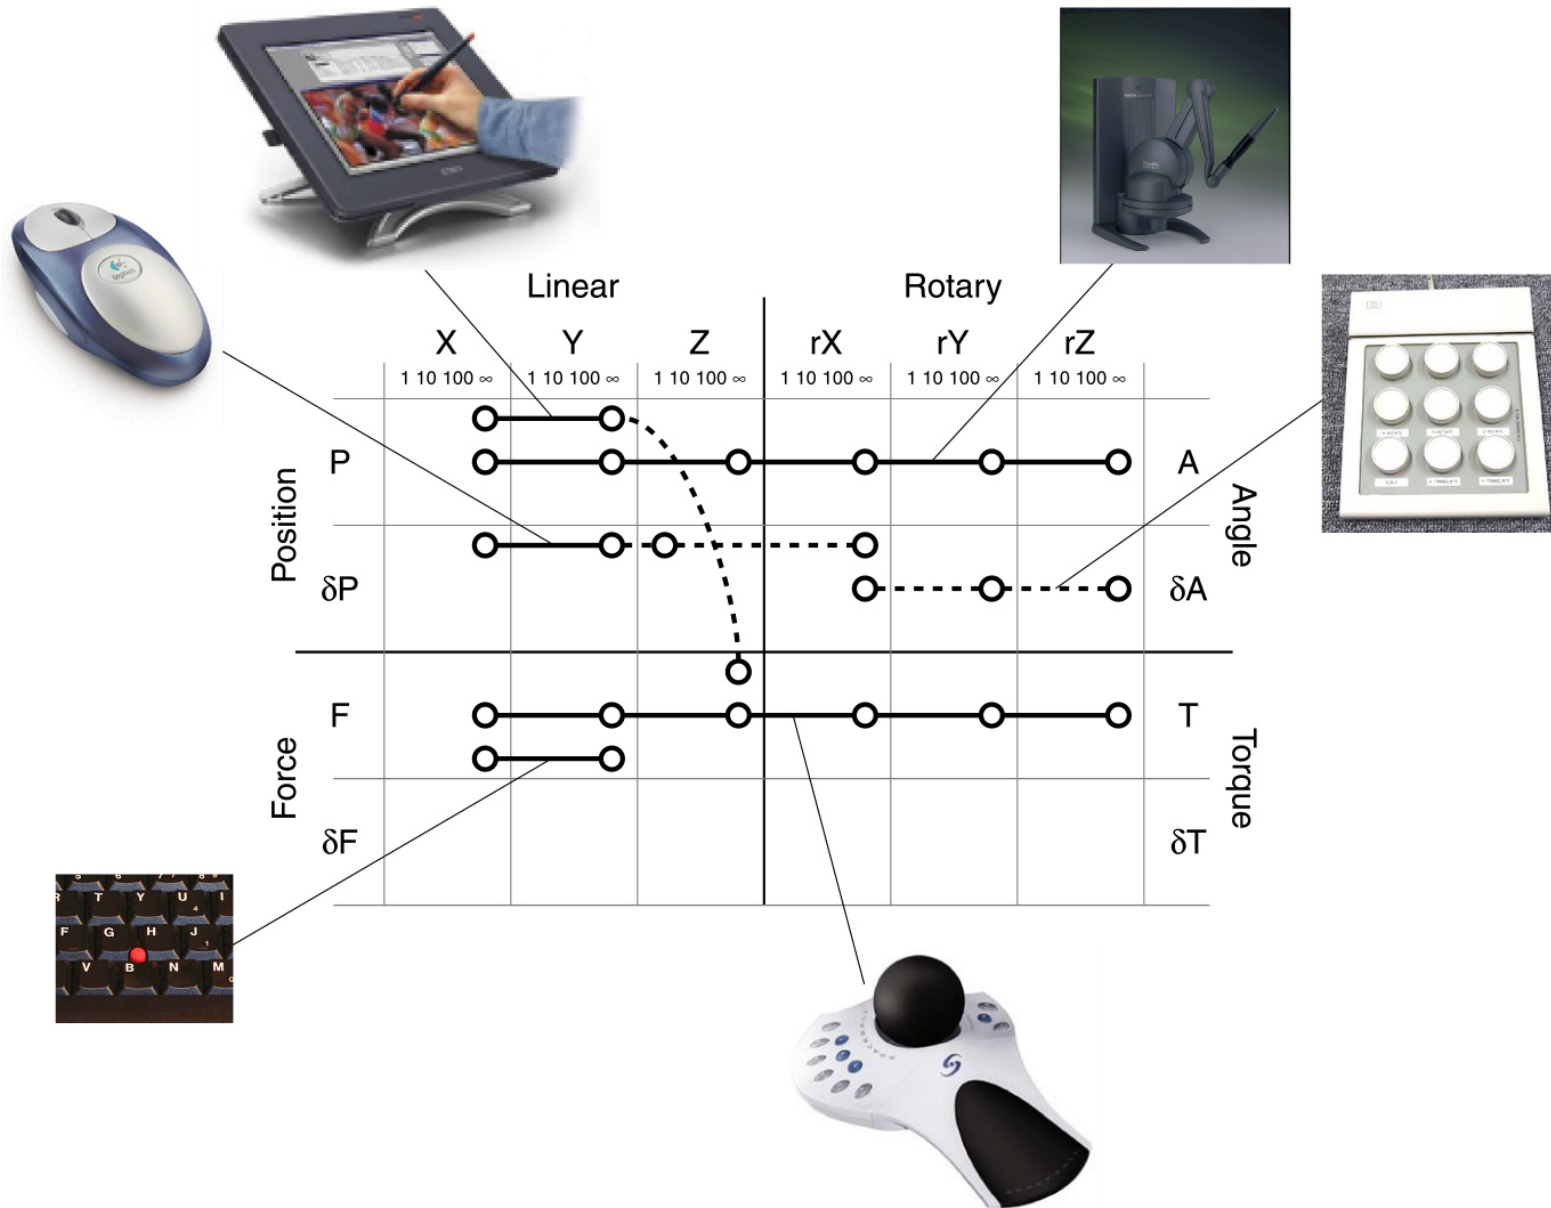

Anoto pen

George Fitzmaurice

Input devices characteristics

- Degrees of Freedom
 - Rotary knob: (1 DOF), Mouse (2 DOF)...
 - SpaceBall (6 DOF), 2 Handed Polhemus (12 DOF)
- Isometric or Isotonic
 - TrackPoint versus mouse
- Relative or absolute
 - Mouse versus a pen on the screen
- Direct or indirect
 - Working on your desk versus working on the screen
- Linear or rotary
 - Knob versus a slider

Design space of input devices [Card et al.]

Some Insights

- Isometric or Isotonic
 - Isotonic best for position
 - Isometric best for rate control
 - *Good driver difficult to implement*
- Relative or absolute
 - Relative saves space
 - Absolute faster
- Direct or indirect
 - Direct is faster
 - Indirect maybe more ergonomic

Output devices characteristics

- Modality
 - Sight, hearing, touch, taste and smell
- Dynamic or static
 - Computer display versus printer
- Resolution and size
 - From cell phone display to mural size
- How faithful to our everyday experience
 - From grey scale printed image to full color stereoscopic display