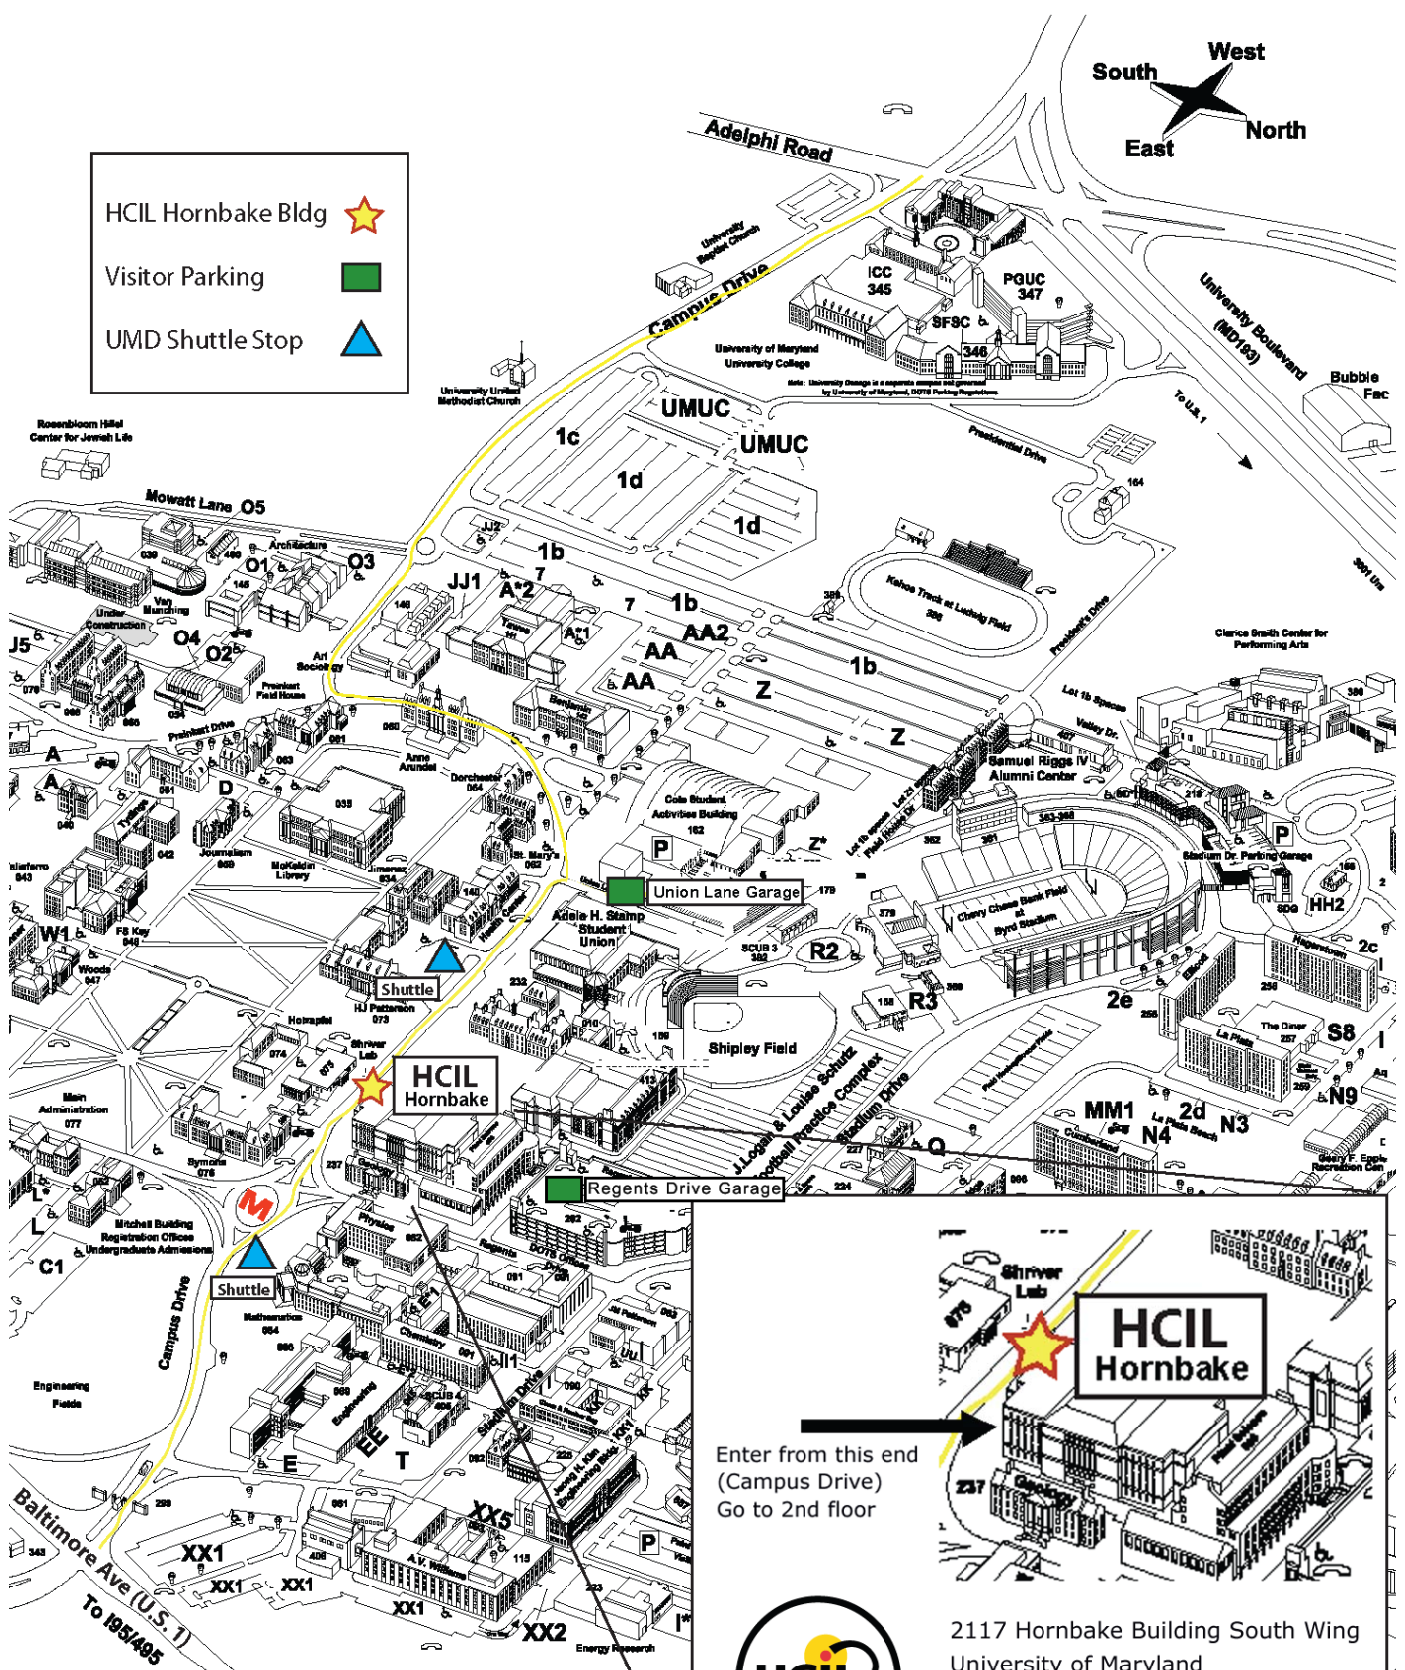

HCIL Hornbake Bldg	
Visitor Parking	
UMD Shuttle Stop	

Enter from this end
(Campus Drive)
Go to 2nd floor

HCIL Hornbake

2117 Hornbake Building South Wing
University of Maryland
College Park, MD 20742
(301)405-2769