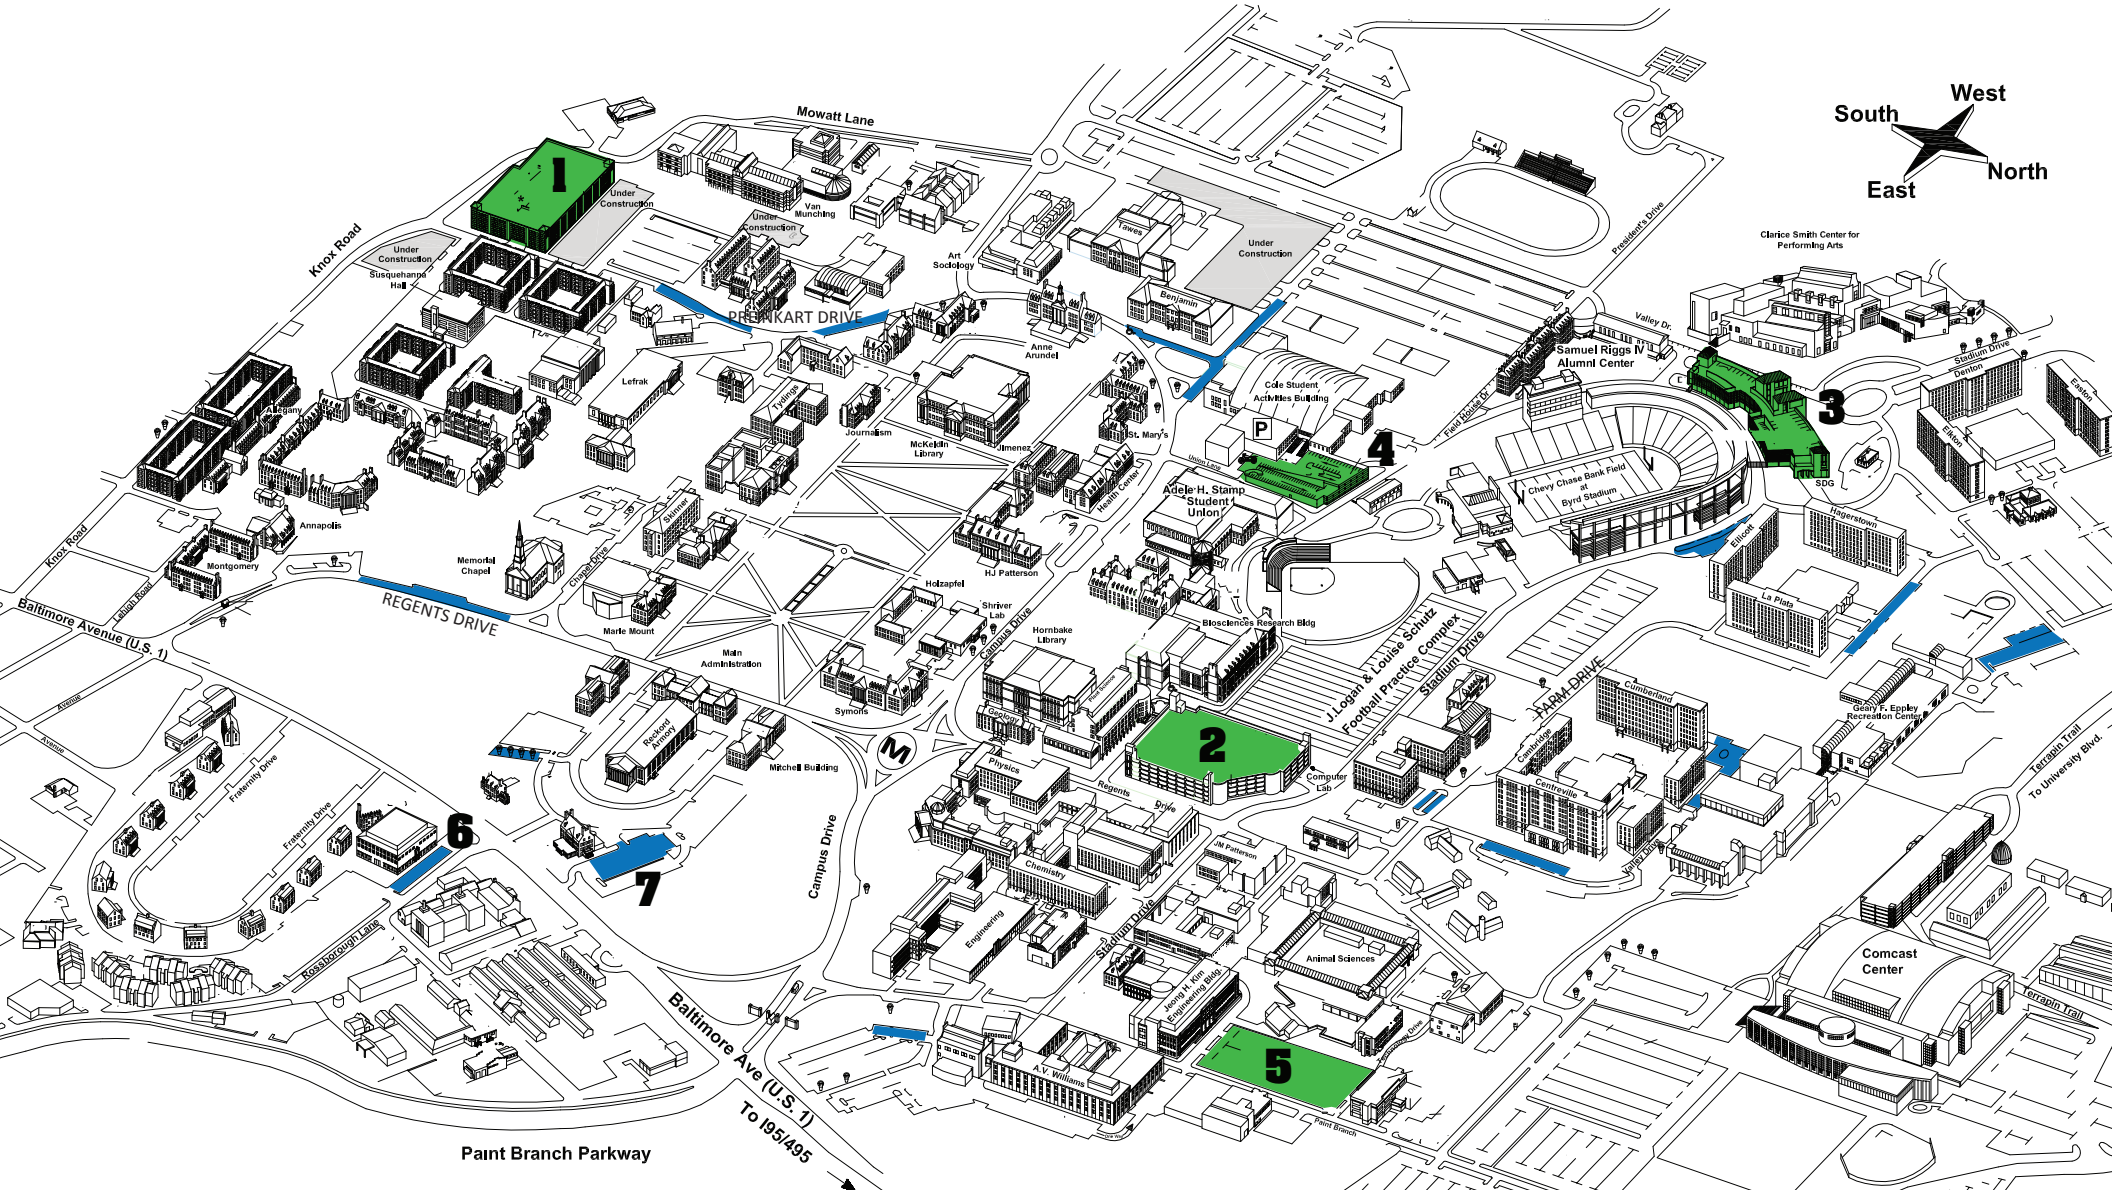

## Parking Locations

### SURFACE/STREET LOCATIONS

- 6. RITCHIE COLISEUM**
- 7. VISITORS CENTER**

ALSO THROUGHOUT CAMPUS ROADS

### SURFACE/STREET LOCATIONS

MONDAY-FRIDAY 7:00AM-10:00PM

### SURFACE/STREET LOCATIONS

\$2.00 ONE HOUR \*15 MINUTE MINIMUM PARKING TIME