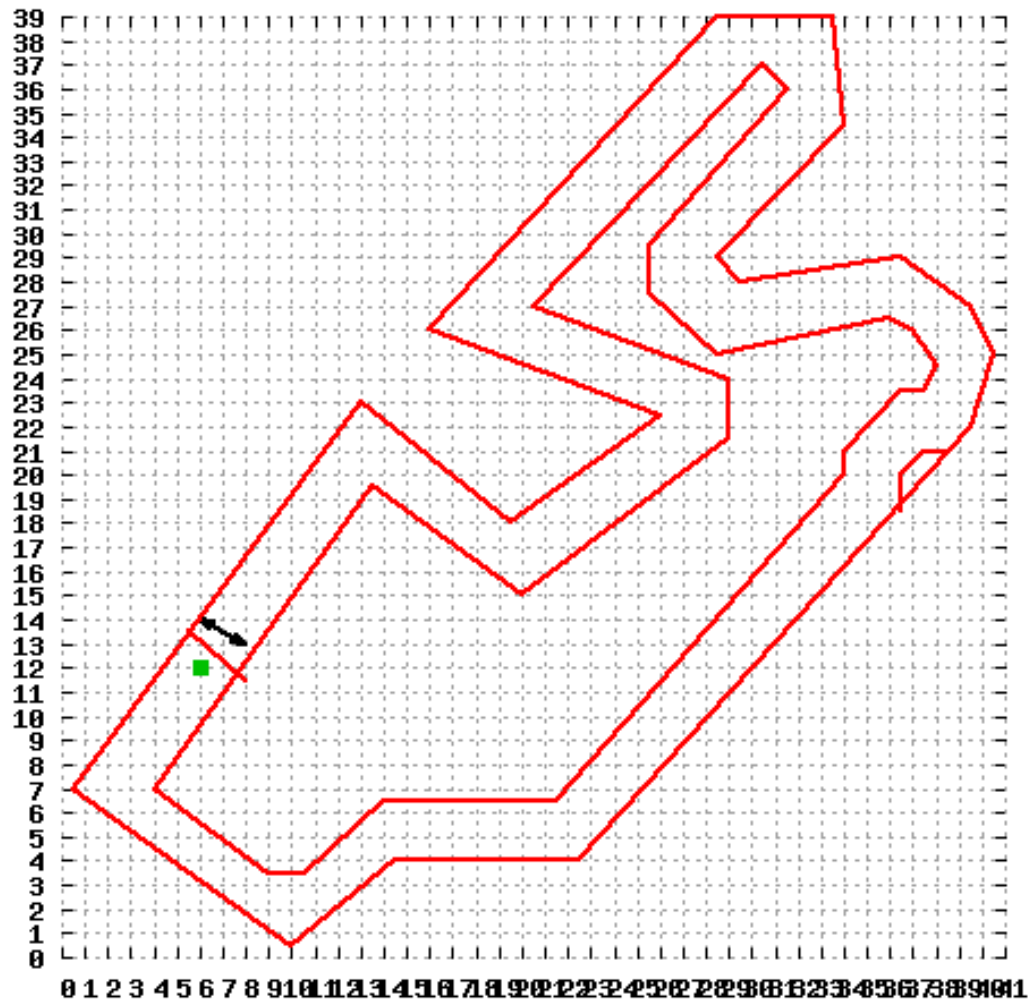

Simple rectangular track

Simple L-shaped track

Simple U-shaped track

Simple circular track

Tee-shaped track

Example in project2 description

Watkins Glen track

Checkered Flag track

P-shaped track, start at closed end