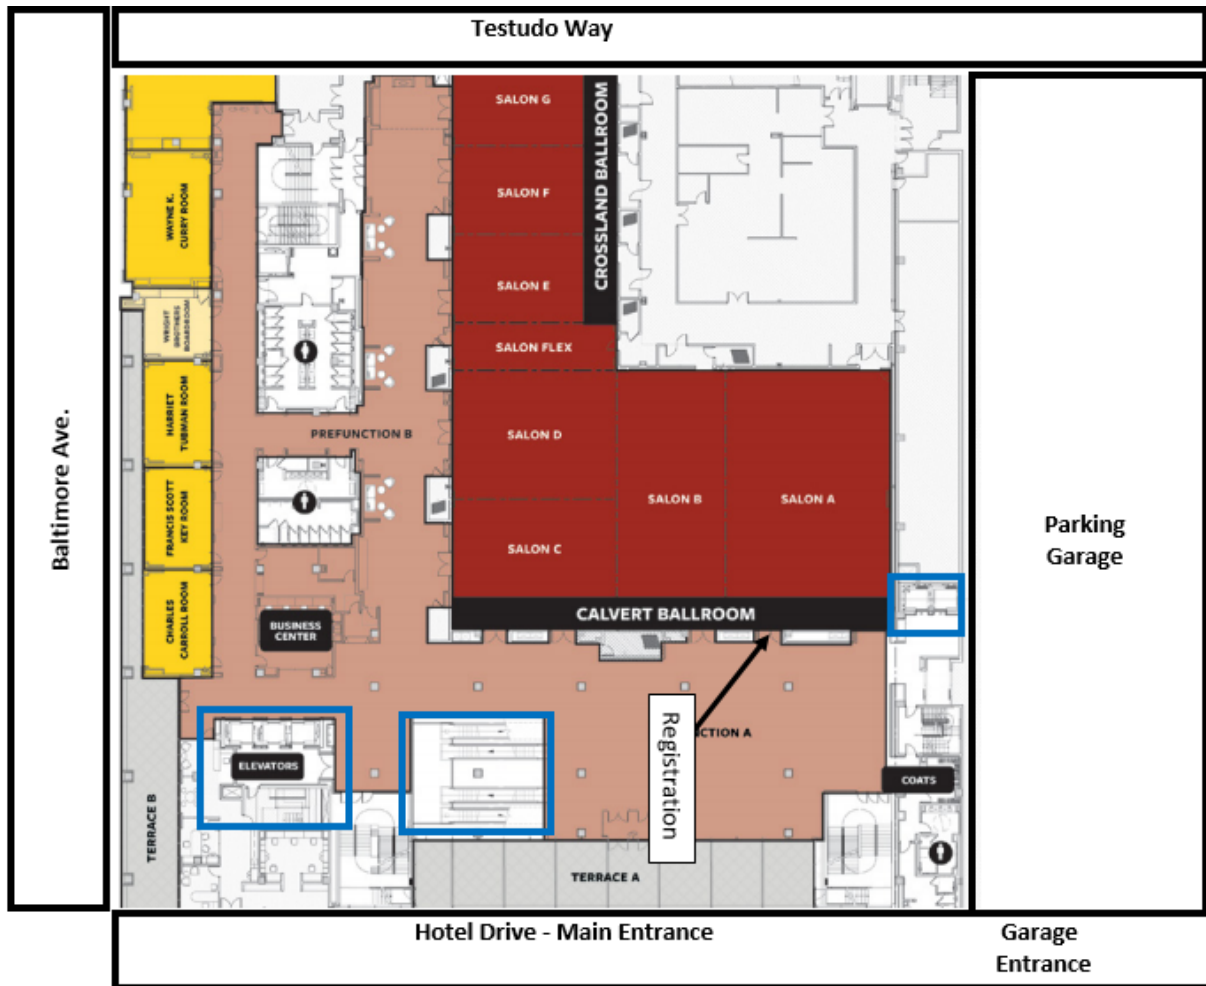

DEPARTMENT OF COMPUTER SCIENCE

Fall 2019 Career Fair – Directions

The Hotel at UMD – 7777 Baltimore Ave, College Park

You may use any entrance - please take the elevators or stairs (outlined in blue) to the Meeting Room Level (MR).

The fair will take place in the Calvert & Crossland Ballrooms

Parking is available in the garage however you will be charged the hourly rate.

**If you are unable to safely cross Baltimore Avenue, an ADA compliant shuttle bus will be provided every half hour from 3pm-8pm at Main Entrance (Campus Drive Entrance) of the The Iribe Center for Computer Science and Engineering.