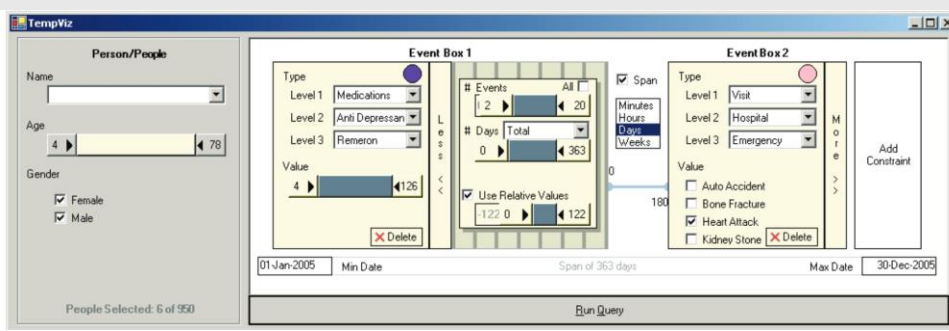

query languages

visualizations

Querymarvel
[Jin et al., 2009]

MatrixWave
[Zhao et al., 2015]

[Monroe et al., 2013]
[Fails et al., 2006]

6.2% Sessions
9.1% Users

0.8% Sessions
1.8% Users

10.6% Sessions
10.2% Users