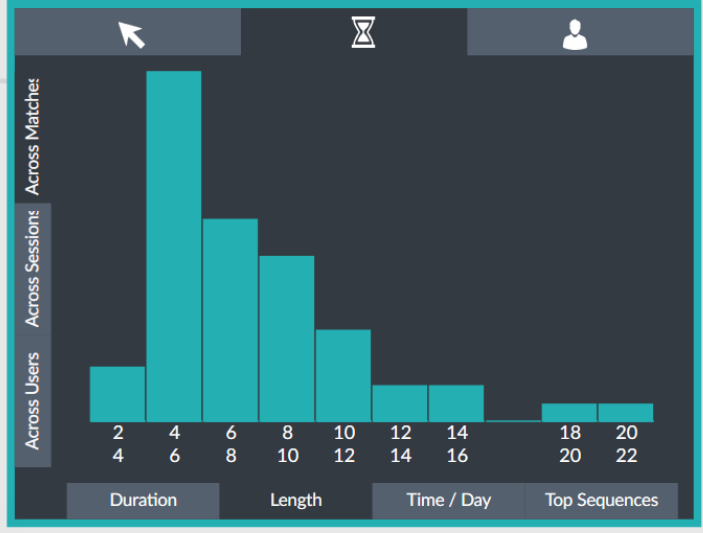

6.2% Sessions
9.1% Users

0.8% Sessions
1.8% Users

10.6% Sessions
10.2% Users

5.2% Sessions
11.4% Users