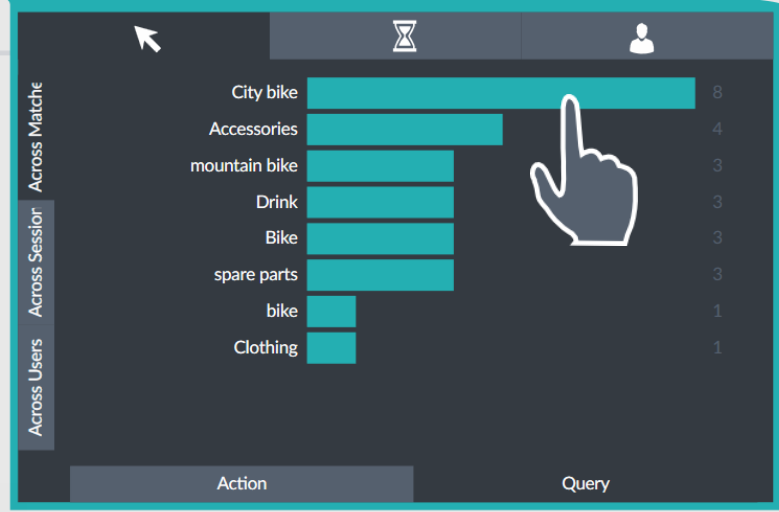

6.2% Sessions
9.1% Users

0.8% Sessions
1.8% Users

10.6% Sessions
10.2% Users

5.2% Sessions
11.4% Users